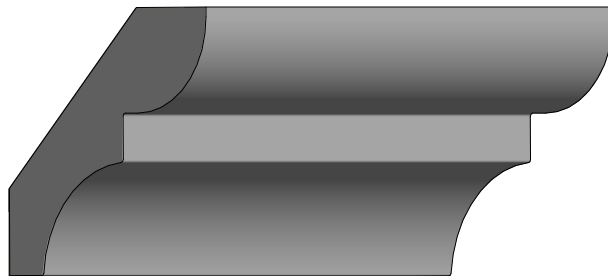

A: 1 3/8"
B: 1 7/16"
C: 2"
4/4
Th: 9/16"

Scale :
1 : 1

Part Number :
CRO-34-A

Style :
Traditional

[Back](#)

Description :
Crown Mould

HOMESTEAD
WOODWORKS